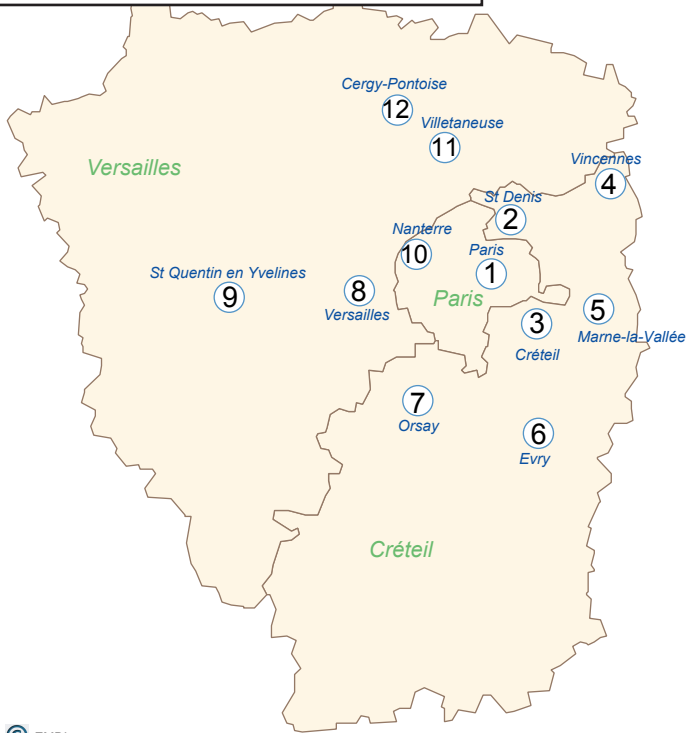

Les universités d' Ile-de-France /  
Universities in Ile -de-France region

- 1 - Univ. Paris I Panthéon Sorbonne
- Univ. Paris II Panthéon Assas
- Univ. Paris III Nouvelle Sorbonne
- Univ. Paris IV Paris Sorbonne
- Univ. Paris V René Descartes
- Univ. Paris VI Pierre et Marie Curie
- Univ. Paris VII Denis Diderot
- Univ. Paris IX Paris Dauphine
- 2 - Univ; Paris VIII Vincennes - St Denis
- 3 - Univ. Paris XII Val-de-Marne Créteil
- 4 - Univ. Paris VIII Vincennes - St Denis
- 5 - Univ; de Marne-La-Vallée
- 6 - Univ. d'Evry - Val d'Essone
- 7 - Univ. Paris Xi Paris Sud - Orsay
- 8 - Univ. de Versailles - St Quentin-en-Yvelines
- 9 - Univ. de Versailles - St Quentin-en-Yvelines
- 10 - Univ. Paris X - Nanterre
- 11 - Univ. Paris XIII paris Nord-Villetaneuse
- 12 - Univ. De Cergy-Pontoise

Les universités de London Area /  
Universities of London Area

- 13 - South Bank University
- 14 - Middlesex University
- 15 - London Metropolitan University
- 16 - Brunel University
- 17 - Thames Valley University
- 18 - Imperial College
- 19 - Queen Mary and Westfield College
- 20 - University of East of London
- 21 - Goldsmith College
- 22 - Roehampton University
- 23 - Greenwich University
- 24 - Kingston University

- 1 - London Bussiness School
- 2 - Westminster University
- 3 - University College of London
- 4 - School of Hygiene and Tropical Medicine
- 5 - Birbeck College
- 6 - School of Oriental and African Studies
- 7 - School of Pharmacy
- 8 - London School of Economics and Political Science
- 9 - King's College
- 10 - Courtauld Institut of Art
- 11 - City University
- 12 - University of the Arts